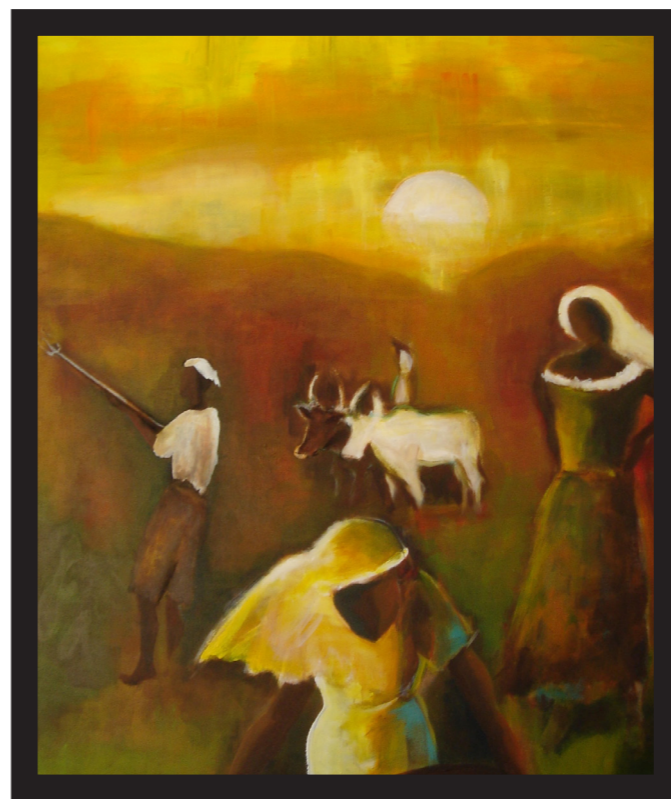

The background of the entire page is a vibrant, abstract painting. It features a dense, chaotic composition of thick brushstrokes and splatters. The color palette is diverse, including bright blues, fiery oranges, earthy yellows, and deep blacks, all set against a white base. The overall effect is one of dynamic energy and expressive movement.

painting: music
size: 130cmx150cm (hwxw)
artist: Sarah COLEMAN
medium: acrylic on canvas
price: 500 usd

painting: magic plants
size: 15cmx30cm (hwxw)
artist: Sarah COLEMAN
medium: acrylic on canvas
price: 25 usd

painting: dance
size: 50cmx80cm (hwxw)
artist: Sarah COLEMAN
medium: acrylic on canvas
price: 150 usd

painting: egypt
size: 70cmx90cm (hwxw)
artist: Sarah COLEMAN
medium: acrylic on canvas
price: 100 usd

painting: botswana
size: 180cmx100cm (hwxw)
artist: Sarah COLEMAN
medium: acrylic on canvas
price: 200 usd

painting: pollock
size: 70cmx100cm (hwxw)
artist: Sarah COLEMAN
medium: acrylic on canvas
price: 300 usd