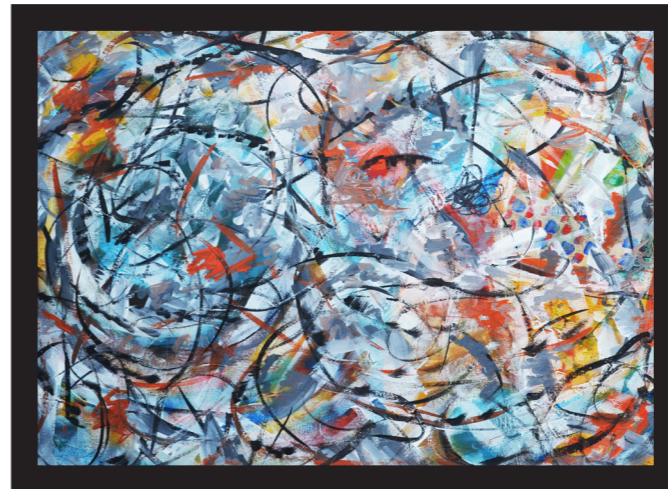

The background of the entire page is a vibrant, abstract painting. It features a dense, chaotic composition of thick brushstrokes and splatters. The color palette is diverse, including bright blues, fiery oranges, earthy yellows, and deep blacks, all set against a white base. The overall effect is one of dynamic energy and expressive movement.

painting: music
size: 130cmx150cm (hwxw)
artist: Sarah COLEMAN
medium: acrylic on canvas
price: 500 usd

painting: magic plants
size: 15cmx30cm (hwxw)
artist: Sarah COLEMAN
medium: acrylic on canvas
price: 25 usd

painting: dance
size: 50cmx80cm (hwxw)
artist: Sarah COLEMAN
medium: acrylic on canvas
price: 150 usd

painting: egypt
size: 70cmx90cm (hwxw)
artist: Sarah COLEMAN
medium: acrylic on canvas
price: 100 usd

painting: botswana
size: 180cmx100cm (hwxw)
artist: Sarah COLEMAN
medium: acrylic on canvas
price: 200 usd

painting: pollock
size: 70cmx100cm (hwxw)
artist: Sarah COLEMAN
medium: acrylic on canvas
price: 300 usd