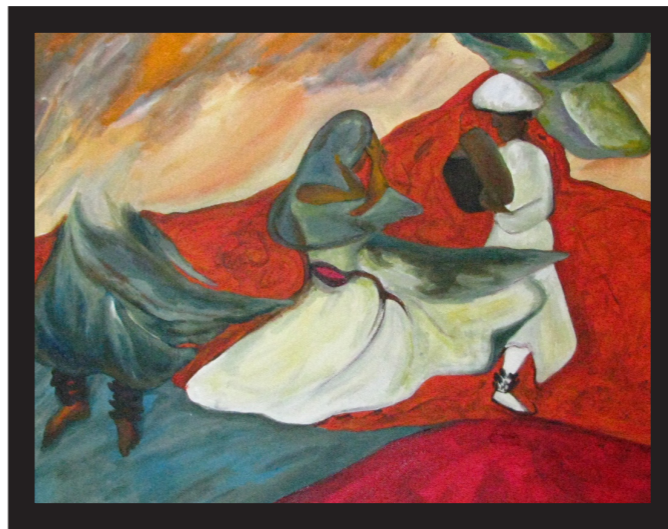

The background of the entire page is a vibrant, abstract painting. It features a dense, chaotic composition of thick brushstrokes and splatters. The color palette is diverse, including bright blues, fiery oranges, earthy yellows, and deep blacks, all set against a white base. The overall effect is one of dynamic energy and expressive movement.

painting: guarding monet
size: 50cmx50cm (hwxw)
artist: Sarah COLEMAN
medium: acrylic on canvas
price: 75 usd

painting: muse
size: 150cmx150cm (hwxw)
artist: Sarah COLEMAN
medium: acrylic on canvas
price: 105 usd

painting: music
size: 130cmx150cm (hwxw)
artist: Sarah COLEMAN
medium: acrylic on canvas
price: 500 usd

painting: magic plants
size: 15cmx30cm (hwxw)
artist: Sarah COLEMAN
medium: acrylic on canvas
price: 25 usd