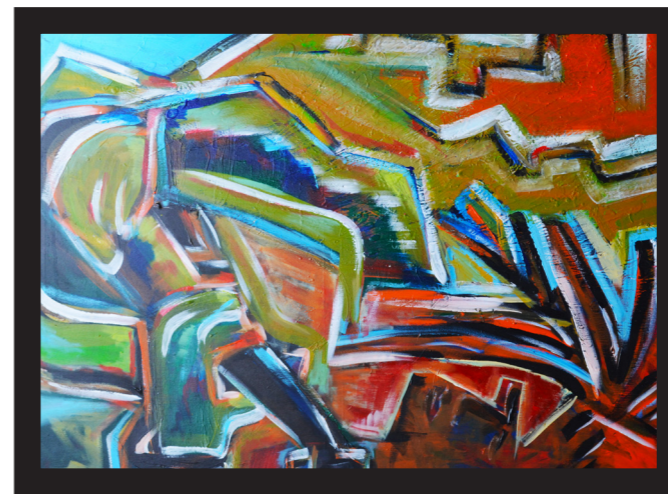

The background of the entire page is a vibrant, abstract painting. It features a dense, chaotic composition of thick brushstrokes and splatters. The color palette is diverse, including bright blues, fiery oranges, earthy yellows, and deep blacks, all set against a white base. The overall effect is one of dynamic energy and expressive movement.

S GARDENS

art gallery brochure

painting: lion
size: 1 mx80cm (hwxw)
artist: Sarah COLEMAN
medium: acrylic on canvas
price: 150 usd

painting: playing in my sleep
size: 1 mx1 50cm (hxw)
artist: Sarah COLEMAN
medium: acrylic on canvas
price: 100 usd