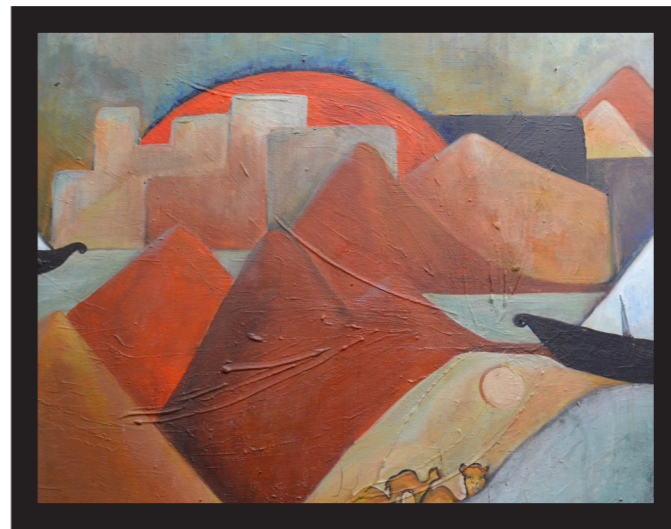

painting: egypt
size: 70cmx90cm (hwxw)
artist: Sarah COLEMAN
medium: acrylic on canvas
price: 100 usd