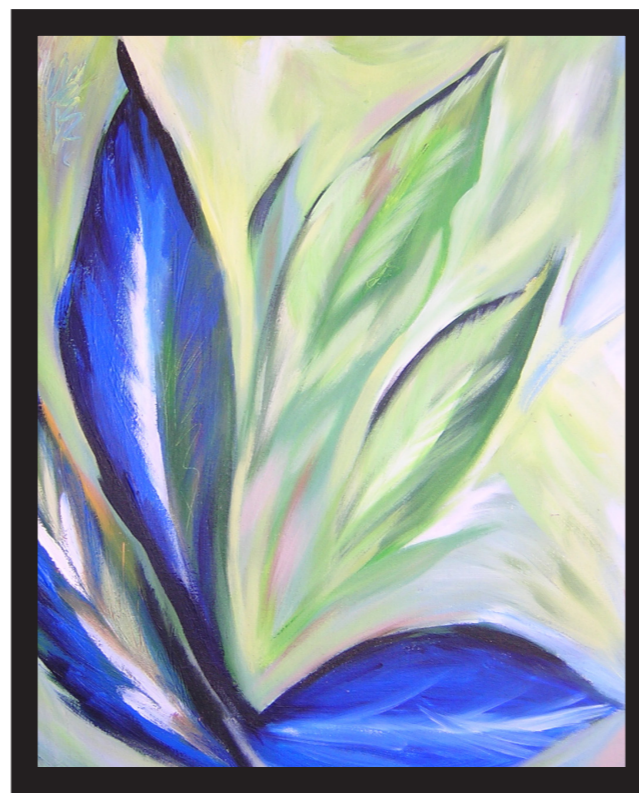

painting:leaves
size: 100cmx80cm (hwxw)
artist: Sarah COLEMAN
medium: acrylic on canvas
price: nfs