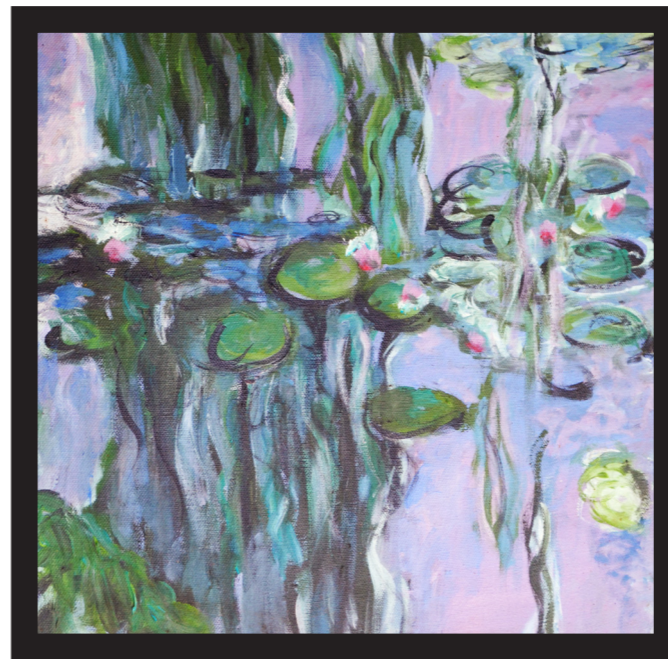

painting: guarding monet
size: 50cmx50cm (hwxw)
artist: Sarah COLEMAN
medium: acrylic on canvas
price: 75 usd