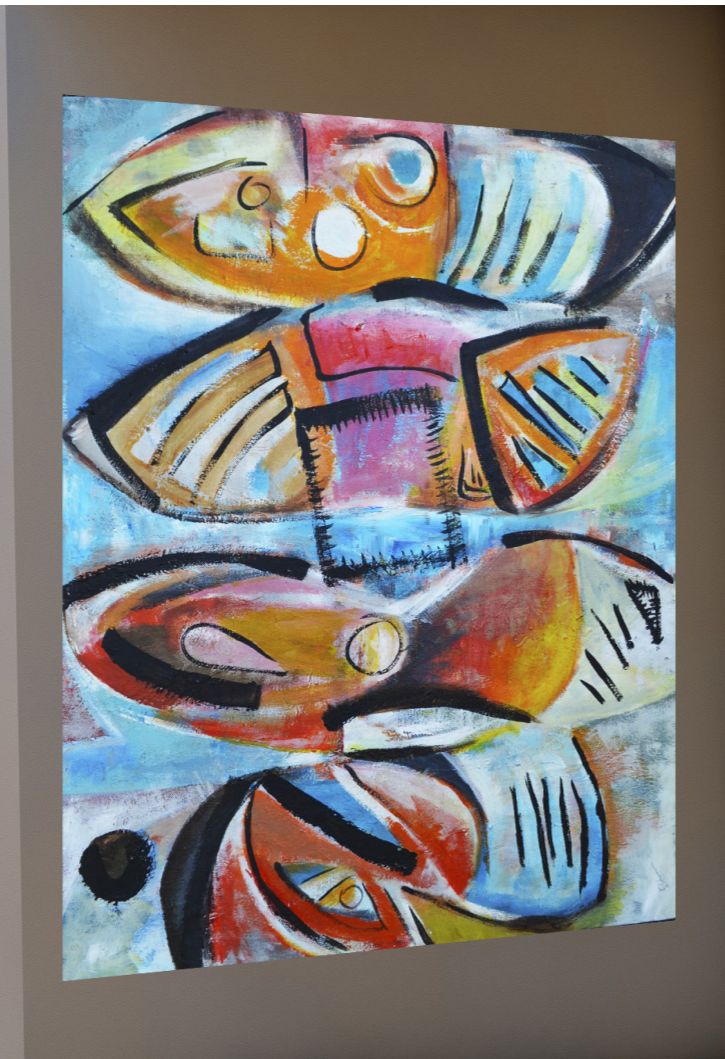

The background of the entire page is a vibrant, abstract painting. It features a dense, chaotic composition of thick brushstrokes and splatters. The color palette is diverse, including bright blues, fiery oranges, earthy yellows, and deep blacks, all set against a white base. The overall effect is one of dynamic energy and expressive movement.

S GARDENS

art gallery brochure

painting: lion
size: 1 mx80cm (hwxw)
artist: Sarah COLEMAN
medium: acrylic on canvas
price: 150 usd

painting: playing in my sleep
size: 1 mx1 50cm (hxw)
artist: Sarah COLEMAN
medium: acrylic on canvas
price: 100 usd

painting: fishing
size: 150cmx100cm (hwxw)
artist: Sarah COLEMAN
medium: acrylic on canvas
price: 220 usd

painting: aura
size: 150cmx150cm (hwxw)
artist: Sarah COLEMAN
medium: acrylic on canvas
price: 200 usd