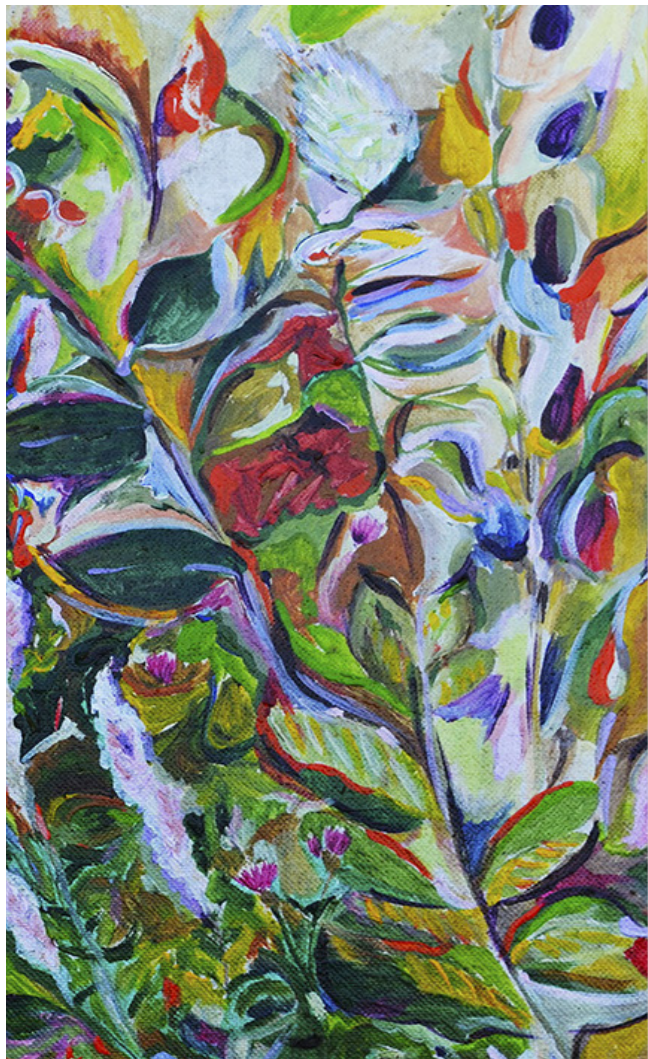

painting:leaves
size: 100cmx80cm (hwxw)
artist: Sarah COLEMAN
medium: acrylic on canvas
price: nfs