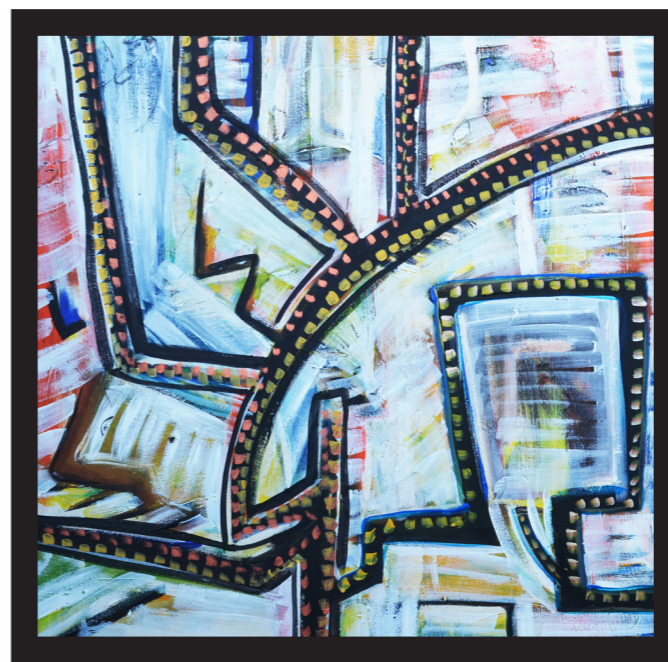

painting: aura
size: 150cmx150cm (hwxw)
artist: Sarah COLEMAN
medium: acrylic on canvas
price: 200 usd